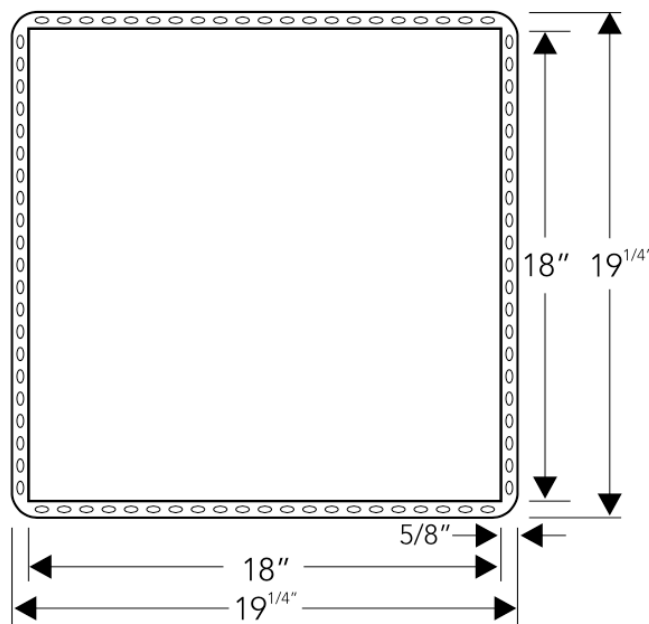

neelnox

LET
THERE
BE **DESIGN.**

FEATURES

- Premium 304 Grade Stainless Steel
- Undermount Profile
- Equipped with SoundDefy™ noise concealing technology
- Sloped bottom ensures proper drainage of water
- Y I B O N D adhesive included to tile the back of the shelf as per client's preference
- No installation hardware required

Model	Profile	Size (Inner)	Size (Outer)	Rim	Depth	Bottom Slope
Y-22	Undermount	18 x 18 inches 457 x 457 mm	19 ¹ / ₄ x 19 ¹ / ₄ inches 487 x 487 mm	5/8 inches 15 mm	3 ³ / ₄ inches 97 mm	3/16 inches 5 mm

Product as shown in polished finish

Y-22P

Dimension in inches

Installation Notes

Cut out size : 19¹/₄ x 19¹/₄ inches

NOTE: Dimensions subject to change without notice.